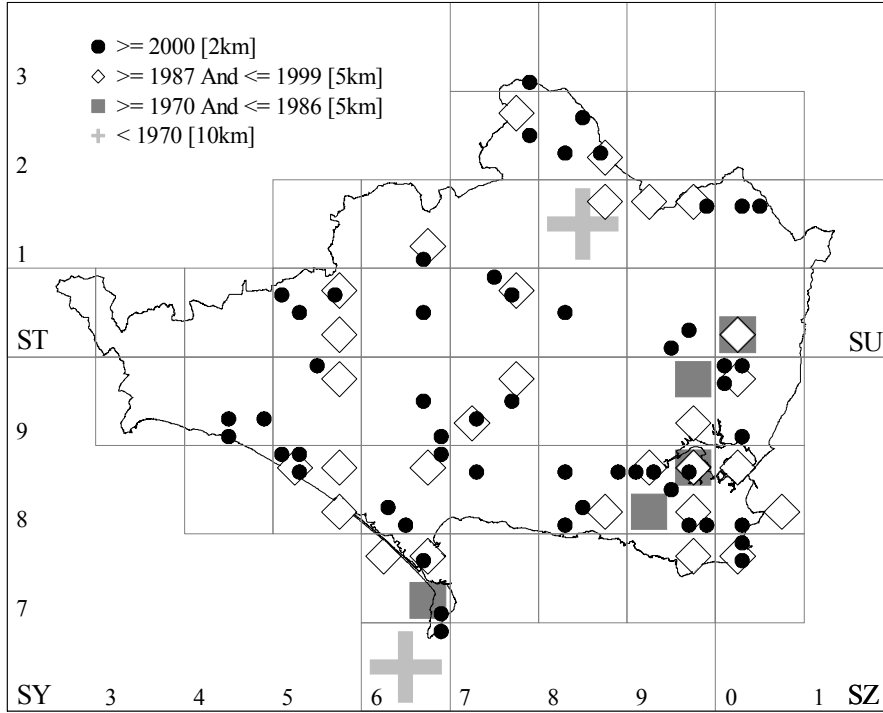

Hepialidae

15 *Hepialus sylvina* (Linnaeus, 1761)

Orange Swift

Status: Common

Recorded: 1959 - 2008

Earliest adult: 06-23 (23 Jun 2005)

Latest adult: 10-11 (11 Oct 1994)

Records: 1119

Sites: 104