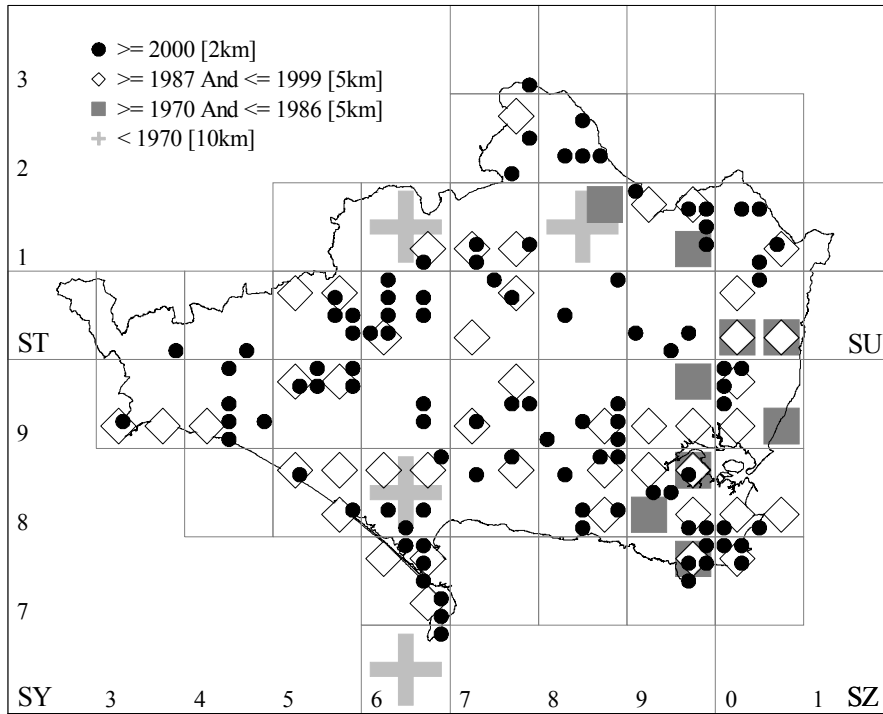

Records: 1119

Sites: 104

Individuals max of 453 in week 34
[n = 1889 Min.]

Hepialidae

16 *Hepialus hecta* (Linnaeus, 1758)

Gold Swift

Status: Local

Recorded: 1906 - 2008

Earliest adult: 05-21 (21 May 2003)

Latest adult: 07-30 (30 Jul 2003)

Records: 55

Sites: 45

Hepialidae

17 *Hepialus lupulinus* (Linnaeus, 1758)

Common Swift

Status: Common

Recorded: 1955 - 2008

Earliest adult: 04-13 (13 Apr 1997)

Latest adult: 09-28 (28 Sep 1971)

Records: 1279

Sites: 193

Individuals max of 822 in week 23
[n = 3692 Min.]

Hepialidae

18 *Hepialus fusconebulosa* (DeGeer, 1778)

Map-winged Swift

Status: Local

Recorded: 1998 - 2007

Earliest adult: 05-01 (01 May 1999)

Latest adult: 07-08 (08 Jul 2006)

Records: 8

Sites: 4