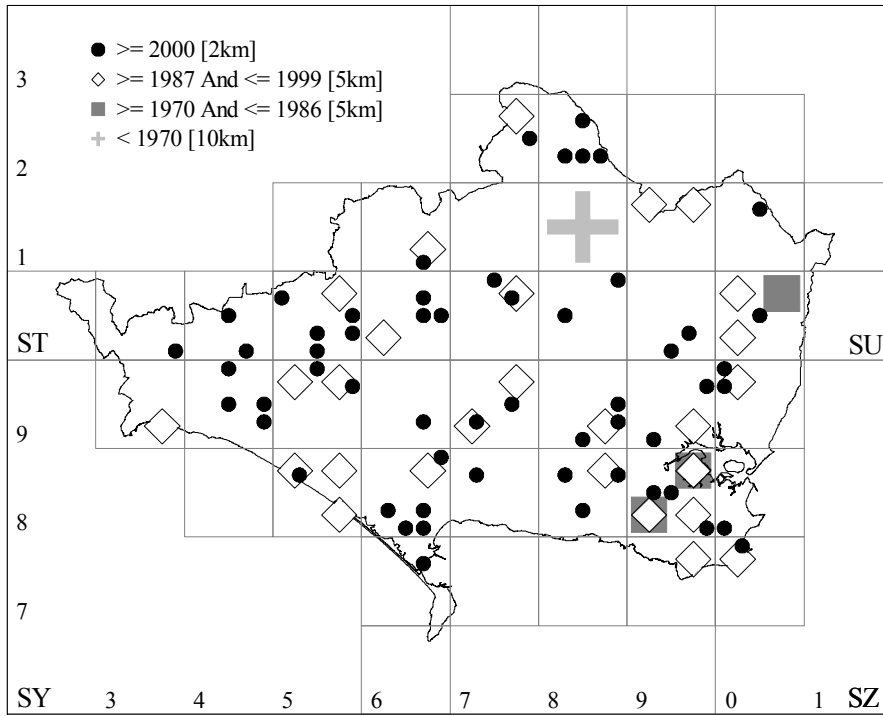

Hepialidae

14 *Hepialus humuli* (Linnaeus, 1758)

Ghost Moth

Status: Common

Recorded: 1955 - 2008

Earliest adult: 04-10 (10 Apr 2007)

Latest adult: 08-20 (20 Aug 1996)

Records: 292

Sites: 91

Hepialidae

15 *Hepialus sylvina* (Linnaeus, 1761)

Orange Swift

Status: Common

Recorded: 1959 - 2008

Earliest adult: 06-23 (23 Jun 2005)

Latest adult: 10-11 (11 Oct 1994)

Records: 1119

Sites: 104

Individuals max of 453 in week 34
[n = 1889 Min.]

Hepialidae

16 *Hepialus hecta* (Linnaeus, 1758)

Gold Swift

Status: Local

Recorded: 1906 - 2008

Map-winged Swift

Status: Local

Recorded: 1998 - 2007

Earliest adult: 05-01 (01 May 1999)

Latest adult: 07-08 (08 Jul 2006)

Records: 8

Sites: 4