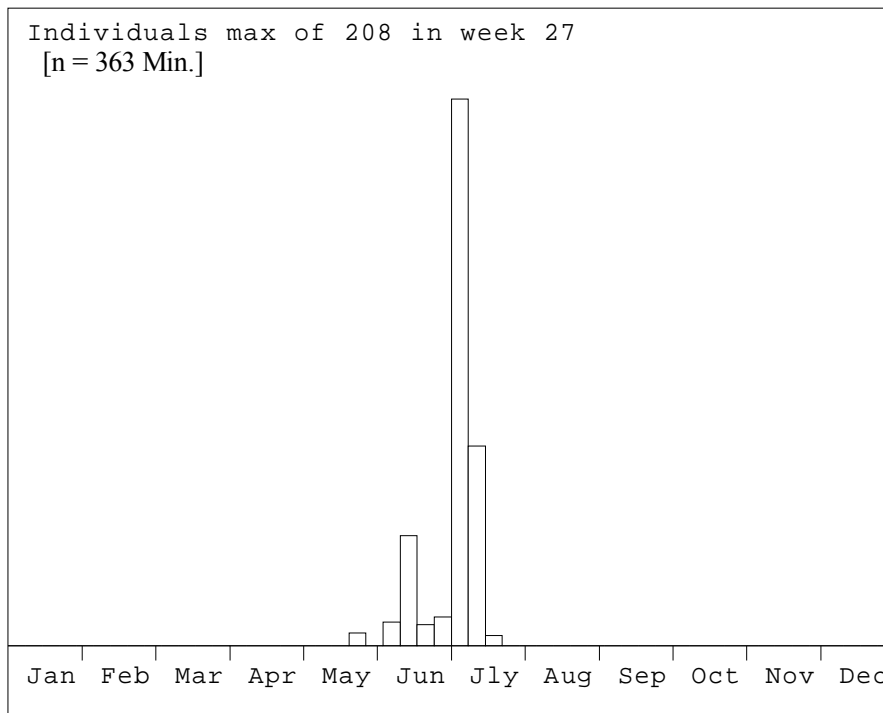

Sites: 91

Hepialidae

15 *Hepialus sylvina* (Linnaeus, 1761)

Orange Swift

Status: Common

Recorded: 1959 - 2008

Earliest adult: 06-23 (23 Jun 2005)

Latest adult: 10-11 (11 Oct 1994)

Records: 1119

Sites: 104

Individuals max of 453 in week 34
[n = 1889 Min.]

Hepialidae

16 *Hepialus hecta* (Linnaeus, 1758)

Gold Swift

Status: Local

Recorded: 1906 - 2008

Earliest adult: 05-21 (21 May 2003)

Latest adult: 07-30 (30 Jul 2003)

Records: 55

Sites: 45

Hepialidae

17 *Hepialus lupulinus* (Linnaeus, 1758)

Common Swift

Status: Common

Recorded: 1955 - 2008

Earliest adult: 04-13 (13 Apr 1997)

Latest adult: 09-28 (28 Sep 1971)

Records: 1279

Sites: 193

Individuals max of 822 in week 23
[n = 3692 Min.]

Hepialidae

18 *Hepialus fusconebulosa* (DeGeer, 1778)