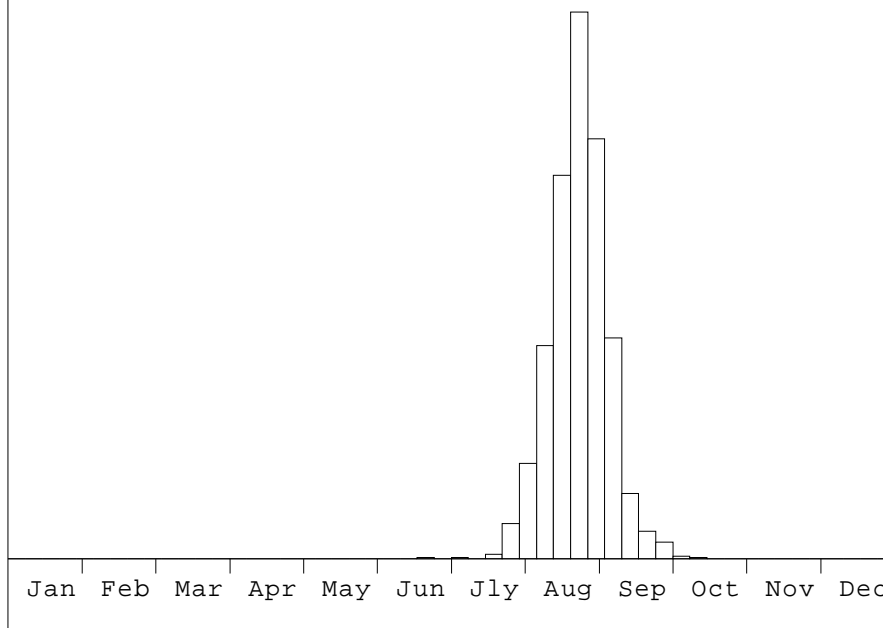

Sites: 91

Hepialidae

15 *Hepialus sylvina* (Linnaeus, 1761)

Orange Swift

Status: Common

Recorded: 1959 - 2008

Earliest adult: 06-23 (23 Jun 2005)

Latest adult: 10-11 (11 Oct 1994)

Records: 1119

Sites: 104

Individuals max of 453 in week 34
[n = 1889 Min.]

Hepialidae

16 *Hepialus hecta* (Linnaeus, 1758)

Gold Swift

Status: Local

Recorded: 1906 - 2008

Earliest adult: 05-21 (21 May 2003)

Latest adult: 07-30 (30 Jul 2003)

Records: 55

Sites: 45

Hepialidae

17 *Hepialus lupulinus* (Linnaeus, 1758)

Common Swift

Status: Common

Recorded: 1955 - 2008

Earliest adult: 04-13 (13 Apr 1997)

Latest adult: 09-28 (28 Sep 1971)

Records: 1279

Sites: 193

Individuals max of 822 in week 23
[n = 3692 Min.]

Hepialidae

18 *Hepialus fusconebulosa* (DeGeer, 1778)