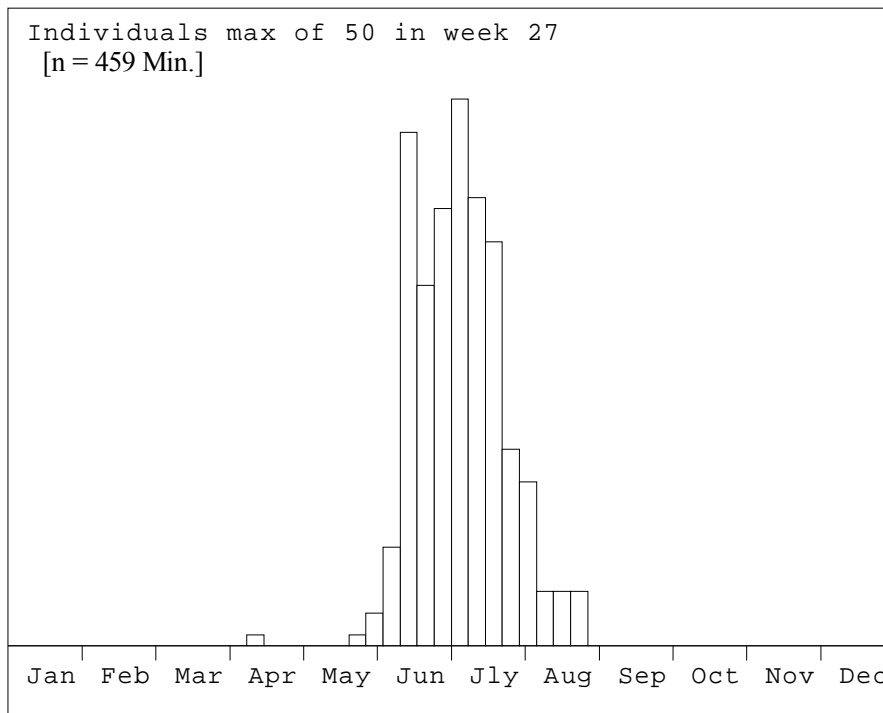

Hepialidae

14 *Hepialus humuli* (Linnaeus, 1758)

Ghost Moth

Status: Common

Recorded: 1955 - 2008

Earliest adult: 04-10 (10 Apr 2007)

Latest adult: 08-20 (20 Aug 1996)

Records: 292

Sites: 91

Hepialidae

15 *Hepialus sylvina* (Linnaeus, 1761)

Orange Swift

Status: Common

Recorded: 1959 - 2008

Earliest adult: 06-23 (23 Jun 2005)

Latest adult: 10-11 (11 Oct 1994)

Records: 1119

Sites: 104

Individuals max of 453 in week 34
[n = 1889 Min.]

Hepialidae

16 *Hepialus hecta* (Linnaeus, 1758)

Gold Swift

Status: Local

Recorded: 1906 - 2008

Earliest adult: 05-21 (21 May 2003)

Latest adult: 07-30 (30 Jul 2003)

Records: 55

Sites: 45

Hepialidae

17 *Hepialus lupulinus* (Linnaeus, 1758)

Common Swift

Status: Common