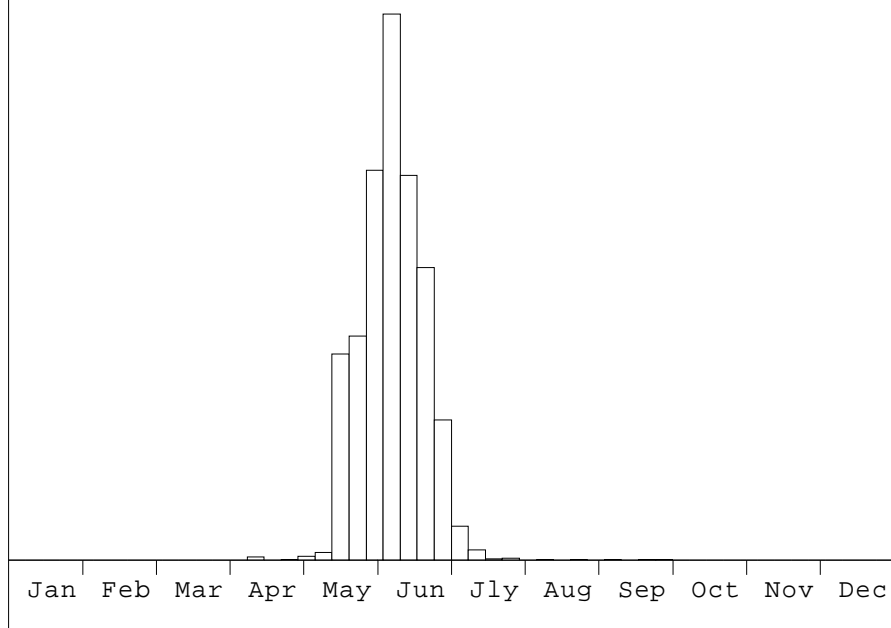

Earliest adult: 05-21 (21 May 2003)

Latest adult: 07-30 (30 Jul 2003)

Records: 55

Sites: 45

Hepialidae

17 *Hepialus lupulinus* (Linnaeus, 1758)

Common Swift

Status: Common

Recorded: 1955 - 2008

Earliest adult: 04-13 (13 Apr 1997)

Latest adult: 09-28 (28 Sep 1971)

Records: 1279

Sites: 193

Individuals max of 822 in week 23
[n = 3692 Min.]

Hepialidae

18 *Hepialus fusconebulosa* (DeGeer, 1778)

Map-winged Swift

Status: Local

Recorded: 1998 - 2007

Earliest adult: 05-01 (01 May 1999)

Latest adult: 07-08 (08 Jul 2006)

Records: 8

Sites: 4