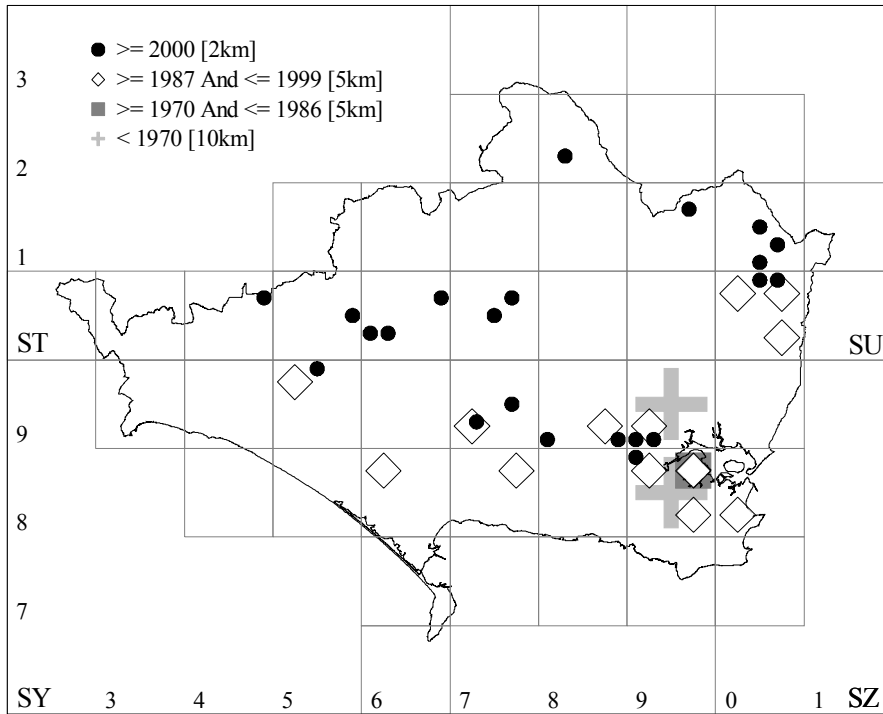

Records: 1119

Sites: 104

Individuals max of 453 in week 34
[n = 1889 Min.]

Hepialidae

16 *Hepialus hecta* (Linnaeus, 1758)

Gold Swift

Status: Local

Recorded: 1906 - 2008

Earliest adult: 05-21 (21 May 2003)

Latest adult: 07-30 (30 Jul 2003)

Records: 55

Sites: 45

Hepialidae

17 *Hepialus lupulinus* (Linnaeus, 1758)

Common Swift

Status: Common

Recorded: 1955 - 2008

Earliest adult: 04-13 (13 Apr 1997)

Latest adult: 09-28 (28 Sep 1971)

Records: 1279

Sites: 193

Individuals max of 822 in week 23
[n = 3692 Min.]

Hepialidae

18 *Hepialus fusconebulosa* (DeGeer, 1778)

Map-winged Swift

Status: Local

Recorded: 1998 - 2007

Earliest adult: 05-01 (01 May 1999)

Latest adult: 07-08 (08 Jul 2006)

Records: 8

Sites: 4